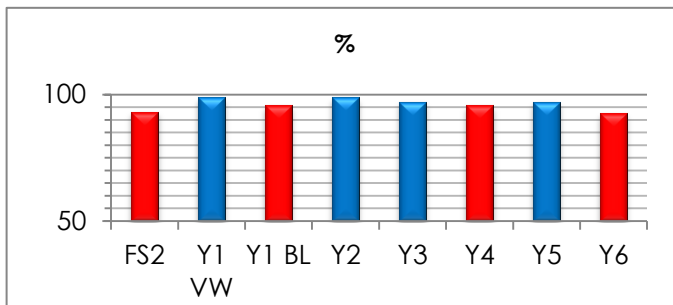

KS2 7.15pm

19 December

FS2/KS1 Christmas Performance 2.00pm

20 December

FS2/KS1 Christmas Performance 9.30am

20 December

FS2/KS1 Christmas Performance 2.00pm

21 December

KS2 Christingle Service 1.30pm

Weekly Attendance

Congratulations this week to **Year 2** who have had an outstanding week with 99% attendance. 3 of the remaining 7 classes also achieved above the government's acceptable standard of 96%. Well done to all those children.