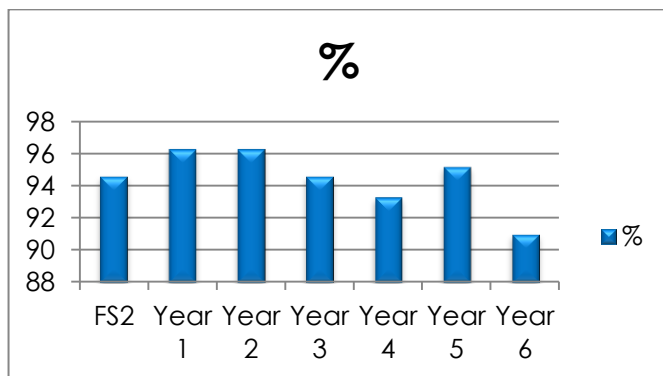

### Christmas Activity Afternoon

Don't forget the Christmas Activity afternoon on the **12 December** when all parents are invited to join the children and take part in the activities. This will be followed at **3pm** by the MSSA Christmas event with Santa's Grotto and many other Christmassy activities and stalls. Please come along and join in the fun!

### Attendance

The attendance prize this week has been won jointly by Year 1 and Year 2 with an excellent overall attendance of **96.3% attendance**. Well done to both classes.

It is now possible to view your child's attendance on the School Gateway which also enables you to supply us with information regarding the reasons for your child's absence.