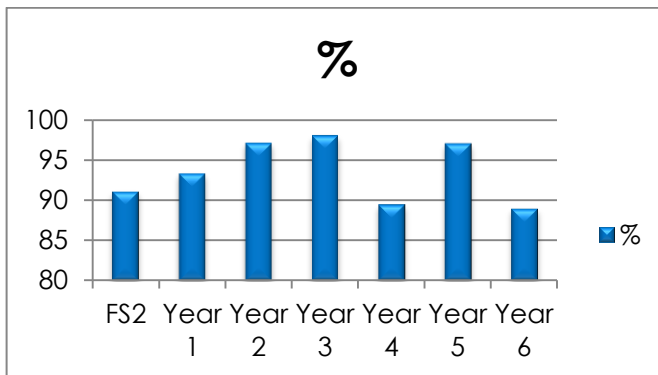

Hangout Contact Number

Tel: 07756 040396

Available 7.30am – 8.45am and 3pm – 6pm

Monday – Friday during term time

Attendance

The attendance prize this week has been won once again by **Year 3 with an excellent 98.1% attendance**. Well done year 3 keep up the good work.