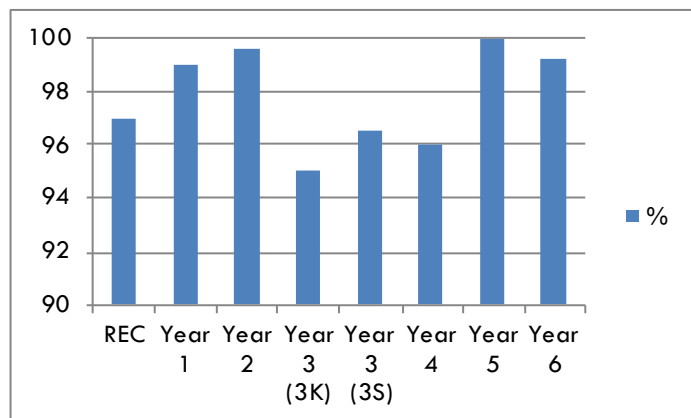

WEEKLY ATTENDANCE

Well done to Year 5 who had 100% attendance this week. The whole school percentage was 97.9%

Hangout Contact Number: 07756 040396

7:30am - 8:45am & 3pm - 6pm, Monday - Friday during term time